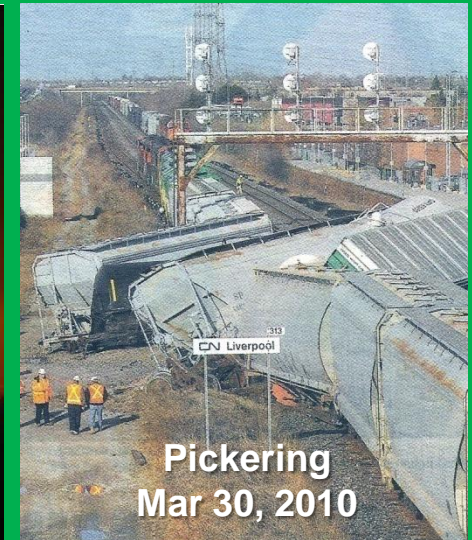

ACCIDENTS HAPPEN

The Oakville Power Plant location makes no sense. If recent events like the Sunrise Propane explosion or the Kleen Energy Power Plant explosion happened at this site it would create catastrophic damage.

10,000 Homes could be affected with a Middletown Kleen Energy equivalent event.

320 METRES The distance to the closest school. 16 schools and thousands of children are within 3km.

OFF THE RAILS Trains have derailed in both Pickering and Oakville in the past few weeks. The plant is proposed to be 7 m from busy GO and CN rail lines.

Buffer Zones Are Needed

A 690-megawatt power plant explodes.