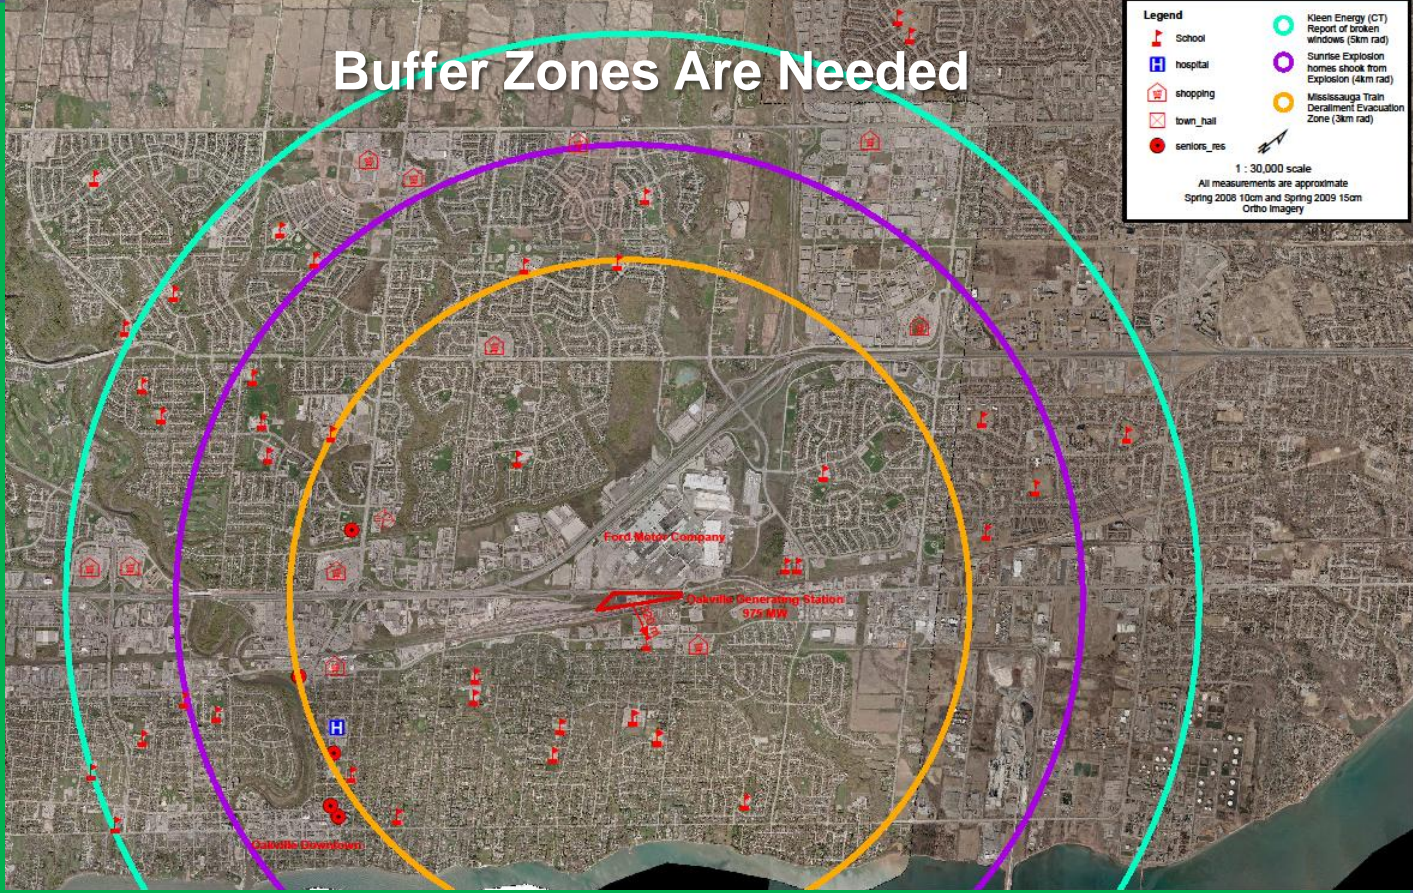

ACCIDENTS HAPPEN

The Oakville Power Plant location makes no sense. If recent events like the Sunrise Propane explosion or the Kleen Energy Power Plant explosion happened at this site it would create catastrophic damage.

10,000 Homes could be affected with a Middletown Kleen Energy equivalent event.

320 METRES The distance to the closest school. 16 schools and thousands of children are within 3km.

OFF THE RAILS Trains have derailed in both Pickering and Oakville in the past few weeks. The plant is proposed to be 7 m from busy GO and CN rail lines.

Buffer Zones Are Needed

A 690-megawatt power plant explodes.